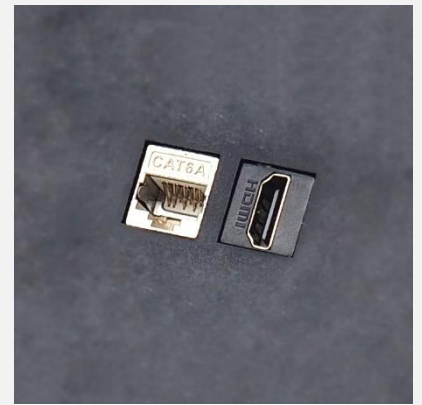

ICON

Desktop and Underdesk

ICON DESK

Single, double,
and 4-way
desktop units.
UK sockets with
resettable
fuses, and USB
chargers, and
dual media slot
options

ICON-ONE

Single UK socket, Dual USB C
charger and USB A charger

ICON

Dual UK socket, Dual USB C charger
and USB A charger, dual media slots

ICON-4

Four UK sockets, Dual USB C charger and USB A
charger, and dual media slots

FEATURES

MULTIMEDIA

Media slots can be populated with multimedia and data options

Tool-less mounting using the included desk clamp

THERMAL FUSE

UK sockets have a user-resettable thermal fuse, reducing downtime

POWER

500mm mains lead to 3-pole connector. Any length of Start lead can be used

USB

USB chargers with options for USB A and USB C, in 18W or 65W power options

STANDARD PRODUCTS

	Part Code	Description	Colour
	ICON-ONE.B	Single socket with re-settable thermal fuse, dual 18W USB C charger, and USB A charger	Black
	ICON-ONE.W		White
	ICON-ONE.B-65	Single socket with re-settable thermal fuse, dual 65W USB C charger, and USB A charger	Black
	ICON-ONE.W-65		White
	ICON.B	2-way desktop with re-settable thermal fuse, individually switched, dual 18W USB type C & USB A charger, 2x blanked media slots	Black
	ICON.W		White
	ICON.B-65	2-way desktop with re-settable thermal fuse, individually switched, dual 65W USB type C charger, 2x blanked media slots	Black
	ICON.W-65		White
	ICON.B4	4-way desktop with re-settable thermal fuse, individually switched, dual 18W USB type C & USB A charger, 2x blanked media slots	Black
	ICON.W4		White
	ICON.B4-65	4-way desktop with re-settable thermal fuse, individually switched, dual 65W USB type C charger, 2x blanked media slots	Black
	ICON.W4-65		White