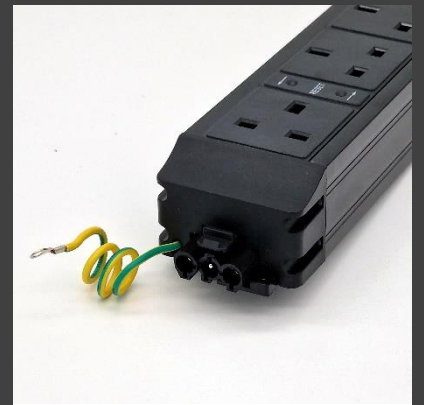

ICON

Desktop and Underdesk

ICON DESK

Single, double,
and 4-way
desktop units.
UK sockets with
resettable
fuses, and USB
chargers, and
dual media slot
options

ICON-ONE

Single UK socket, Dual USB C
charger and USB A charger

ICON UNDER DESK

ICON-LINK 2

2-way underdesk unit with
resettable 3A thermal fuses

ICON-LINK 3

3-way underdesk unit with
resettable 3A thermal fuses

ICON-LINK 4

4-way underdesk unit with
resettable 3A thermal fuses

ICON-LINK 6

6-way underdesk unit with
resettable 3A thermal fuses

A range of
underdesk
power units with
UK sockets and
resettable
thermal fuses

FEATURES

INPUT/OUTPUT

3 pole mains input/output.
Units can be daisy chained.
Optional earth lead.

MOUNTING

Unit can be fitted into a
cable tray, or under the desk
using screw mounting holes

FUSE

User resettable thermal
fuses. No need to
disconnect or remove fuses

The ICON Link can be
daisy chained and
connected to other
units, such as the
ICON Desktop unit