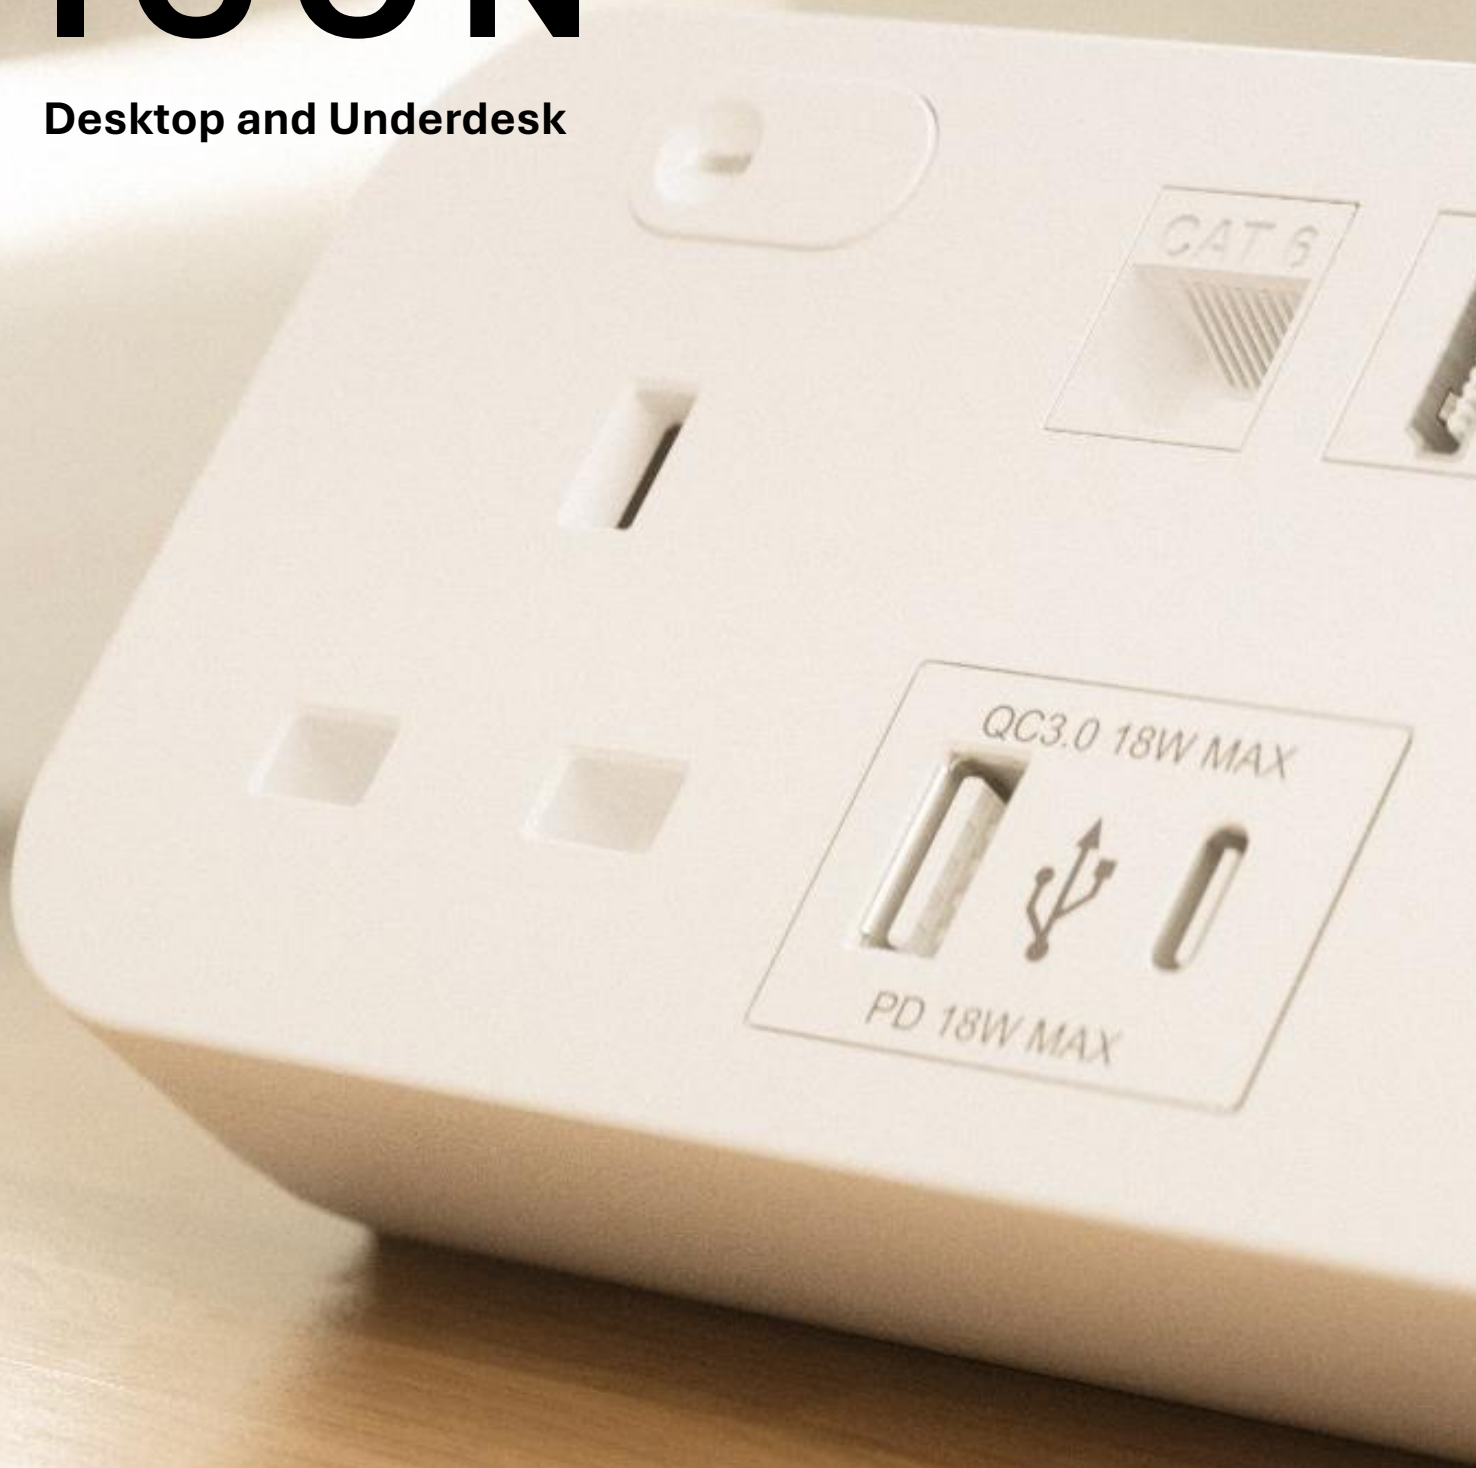

ICON

Desktop and Underdesk

ICON DESK

Single, double,
and 4-way
desktop units.
UK sockets with
resettable
fuses, and USB
chargers, and
dual media slot
options

ICON-ONE

Single UK socket, Dual USB C
charger and USB A charger

ICON

Dual UK socket, Dual USB C charger
and USB A charger, dual media slots

ICON-4

Four UK sockets, Dual USB C charger and USB A
charger, and dual media slots

FEATURES

MULTIMEDIA

Media slots can be populated with multimedia and data options

USB

USB chargers with options for USB A and USB C, in 18W or 65W power options

STANDARD PRODUCTS

	Part Code	Description	Colour
	ICON-ONE.B	Single socket with re-settable thermal fuse, dual 18W USB C charger, and USB A charger	Black
	ICON-ONE.W		White
	ICON-ONE.B-65	Single socket with re-settable thermal fuse, dual 65W USB C charger, and USB A charger	Black
	ICON-ONE.W-65		White
	ICON.B	2-way desktop with re-settable thermal fuse, individually switched, dual 18W USB type C & USB A charger, 2x blanked media slots	Black
	ICON.W		White
	ICON.B-65	2-way desktop with re-settable thermal fuse, individually switched, dual 65W USB type C charger, 2x blanked media slots	Black
	ICON.W-65		White
	ICON.B4	4-way desktop with re-settable thermal fuse, individually switched, dual 18W USB type C & USB A charger, 2x blanked media slots	Black
	ICON.W4		White
	ICON.B4-65	4-way desktop with re-settable thermal fuse, individually switched, dual 65W USB type C charger, 2x blanked media slots	Black
	ICON.W4-65		White

ICON-LINK 6

6-way underdesk unit with
resettable 3A thermal fuses

A range of
underdesk
power units with
UK sockets and
resettable
thermal fuses

FEATURES

INPUT/OUTPUT

3 pole mains input/output.
Units can be daisy chained.
Optional earth lead.